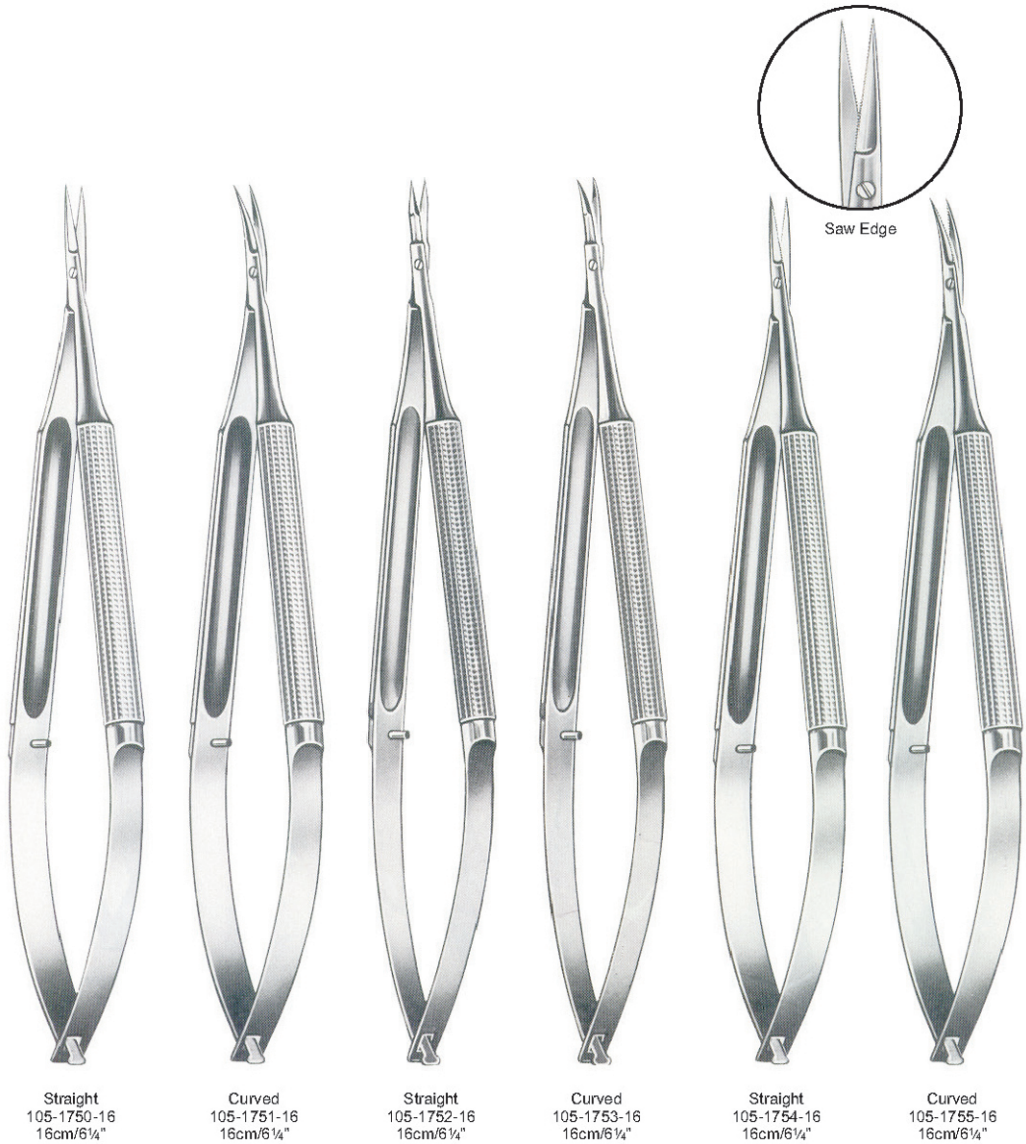

05-1734-19

19cm/7½"

Vein Scissors

Straight  
 05-1735-12  
 12cm/4¾"

Curved  
 05-1736-12  
 12cm/4¾"

Straight  
 05-1737-12  
 12cm/4¾"

Curved  
 05-1738-12  
 12cm/4¾"

Angled up  
 05-1739-12  
 12cm/4¾"

**Millesi  
 Straight**  
 105-1745-16  
 16cm/6¼"

**Millesi  
 Curved**  
 105-1746-16  
 16cm/6¼"

SCISSORS

Straight  
105-1747-18  
18.5cm/7¼"

Curved  
105-1748-18  
18.5cm/7¼"

Angular  
105-1749-18  
18.5cm/7¼"

## SCISSORS

Straight  
105-1756-18  
18.5cm/7¼"

Curved  
105-1757-18  
18.5cm/7¼"

Angular  
105-1758-18  
18.5cm/7¼"

Straight  
105-1759-23  
23cm/9"