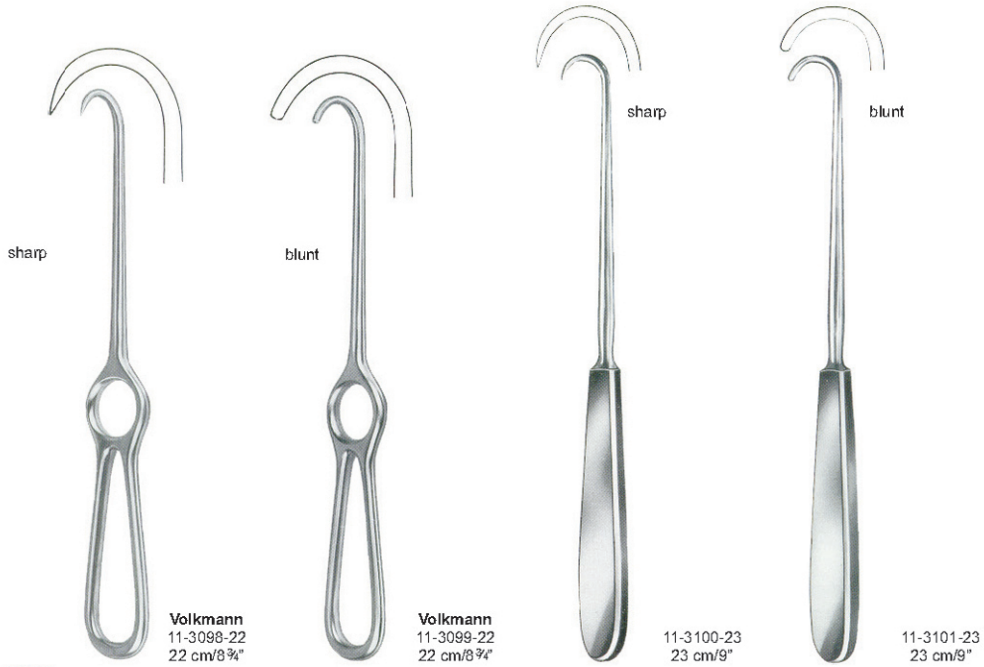

Set

Collin
 11-3095-16
 16.5 cm/6½"

Set

Mayo-Collin
 11-3096-15
 15 cm/6"

Set

Mathieu
 11-3097-19
 19 cm/7½"

RETRACTORS

RETRACTORS