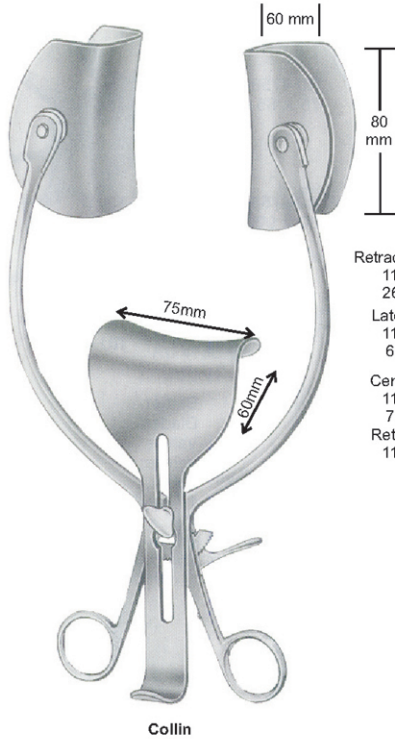

Adson
 Sharp 11-3293-27
 Blunt 11-3294-27
 27cm/10½"

Beckmann-Adson (Standard)
 Sharp 11-3295-31
 Blunt 11-3296-31
 31cm/12¼"

Adson
 11-3297-33
 33cm/13"

RETRACTORS

Hemilaminectomy Retractor

11-3298-27
 27cm/10½"

Beckmann-Eaton
 11-3299-33
 33 cm/13"

Retractor Only 11-3300-01 Lateral Blades 11-3300-02

Collin
 11-3300-00
 20cm/8"

RETRACTORS

	Fig. 1 11-3303-00	Fig. 2 11-3304-00	Fig. 3 11-3305-00
Retractors Complete			
Retractors Only	11-3303-01	11-3304-01	11-3305-01
Lateral Blades	11-3303-02 38x62 mm	11-3304-02 38x80 mm	11-3305-02 38x100 mm
Central Blades	11-3303-03 55x55 mm		11-3305-03 55x75 mm

RETRACTORS

Retractor Complete
11-3306-00
26cm/10 1/2"
Lateral Blades
11-3306-01
60X80mm
Central Blades
11-3306-02
75X60mm
Retractor Only
11-3306-03

Mayo-Adams
11-3307-01
17cm/6 3/4"

Mayo-Adams
11-3307-02
17cm/6 3/4"