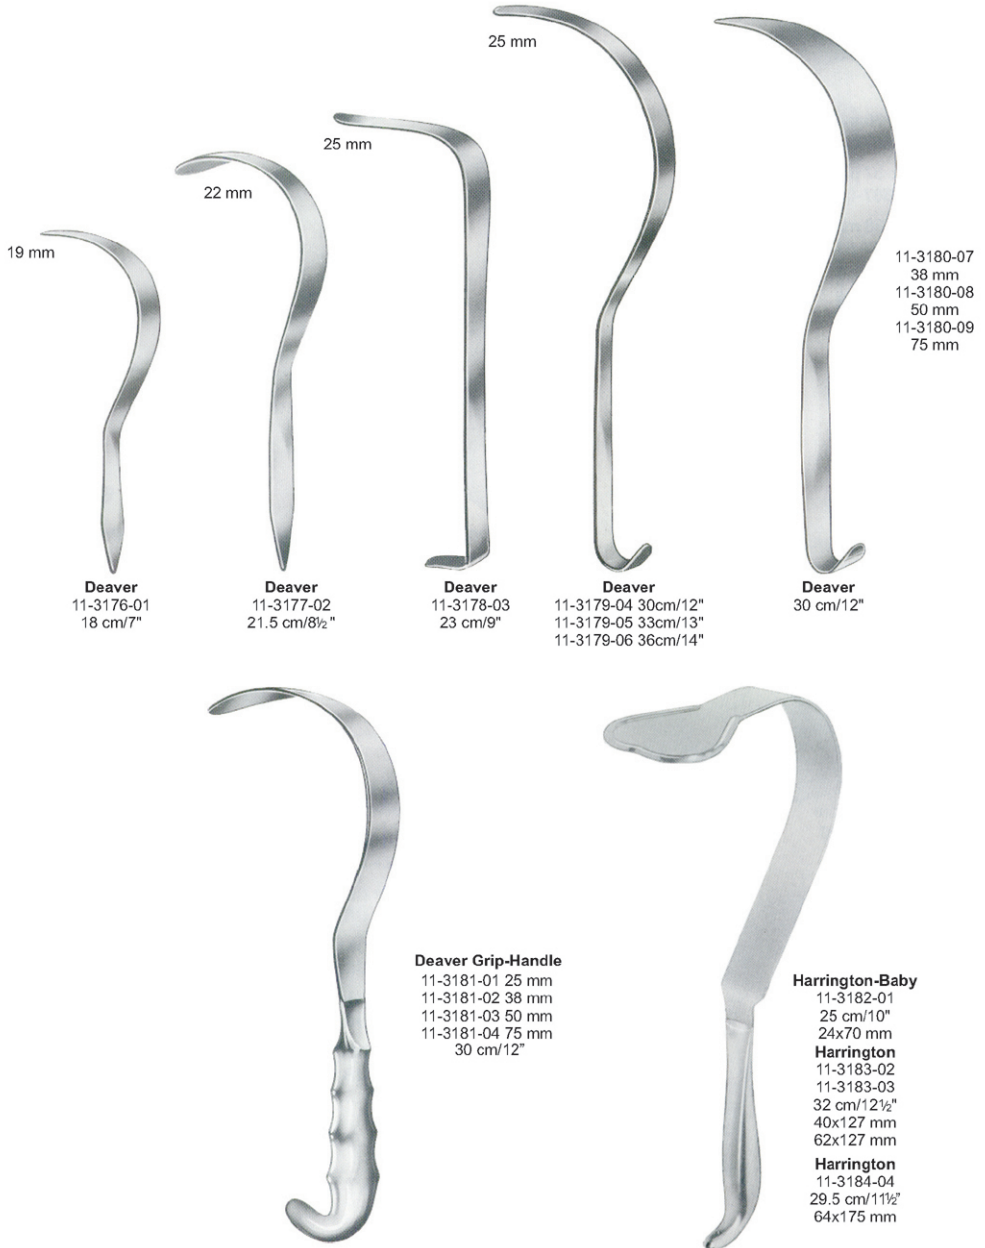

11-3175-01
82x20 mm

Coryllos
23.0cm/9"

11-3175-25
130x38 mm

Sauerbruch
25cm/10"

RETRACTORS

RETRACTORS

11-3185-01
 50x16 mm
 11-3185-02
 75x25 mm
 11-3185-03
 90x50 mm

Meyerding
 22.5cm/9"