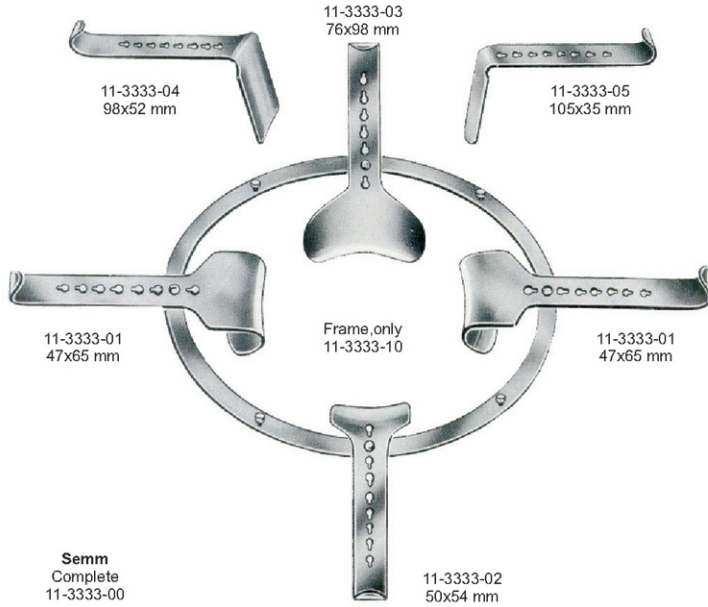

11-3317-12 12cm/4 ¾"
 11-3317-17 17cm/6 ¾"

10cm/4"

Gosset
 11-3318-00

Fig.1 ◀ 10cm/4" ▶
 Fig.2 ◀ 14cm/5½" ▶

Gosset
 Fig.1 11-3319-01
 Fig.2 11-3319-02

RETRACTORS

Gosset
11-3320-00

Retractors Only
11-3320-01

RETRACTORS

Retractor Complete	Baby-Balfour 11-3327-00	Balfour 11-3328-00
Retractor Only	11-3327-01	11-3328-01
Central Blade Only	11-3327-02	11-3328-02

RETRACTORS

Retractor Complete
11-3329-00

Retractor Only
11-3329-01

Central Blade Only
11-3329-02

Retractor, Complete
11-3330-00

Retractor Only
11-3330-01

Central Blade Only
11-3330-02

RETRACTORS

Balfour

Retractor, complete
11-3331-00
Retractor, only
11-3331-01
Central blade, only
11-3331-02

Balfour USA-Modell

Retractor, complete	
11-3332-00	
Retractor, only	
11-3332-01	
Central blade, only	
11-3332-02	11-3332-03
45x68 mm	68x85 mm
Lateral blades, only	
11-3332-04	11-3332-05
60 mm	80 mm

RETRACTORS