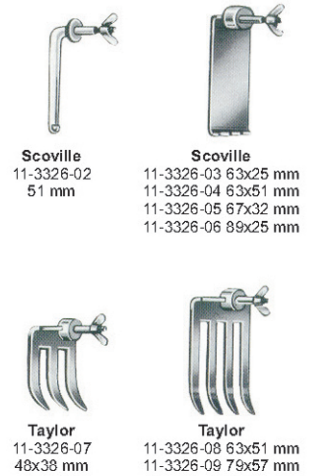

11-3317-12 12cm/4 ¾"
 11-3317-17 17cm/6 ¾"

10cm/4"

Gosset
 11-3318-00

Fig.1 ◀ 10cm/4" ▶
 Fig.2 ◀ 14cm/5½" ▶

Gosset
 Fig.1 11-3319-01
 Fig.2 11-3319-02

RETRACTORS

Gosset
11-3320-00

Retractors Only
11-3320-01

Central Blade
11-3320-02
56X60mm

Hertzler
11-3321-00

Frazier
11-3322-00

RETRACTORS

Scoville-Richter
 11-3323-00
 with 1 pair of blades 11-3323-01

the blades are available by pairs

Scoville-Haverfield
 11-3325-00
 Consisting of:
 1 11-3325-01
 1 11-3325-02
 1 11-3325-03

RETRACTORS

Retractor Complete	Baby-Balfour 11-3327-00	Balfour 11-3328-00
Retractor Only	11-3327-01	11-3328-01
Central Blade Only	11-3327-02	11-3328-02

RETRACTORS

Retractor Complete
11-3329-00

Retractor Only
11-3329-01

Central Blade Only
11-3329-02

Retractor, Complete
11-3330-00

Retractor Only
11-3330-01

Central Blade Only
11-3330-02

RETRACTORS

Balfour

Retractor, complete
11-3331-00
Retractor, only
11-3331-01
Central blade, only
11-3331-02