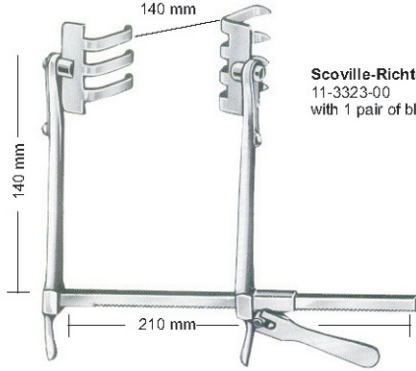

11-3317-12 12cm/4 ¾"
 11-3317-17 17cm/6 ¾"

10cm/4"

Gosset
 11-3318-00

Fig.1 ◀ 10cm/4" ▶
 Fig.2 ◀ 14cm/5½" ▶

Gosset
 Fig.1 11-3319-01
 Fig.2 11-3319-02

RETRACTORS

Gosset
11-3320-00

Retractors Only
11-3320-01

Central Blade
11-3320-02
56X60mm

Hertzler
11-3321-00

Frazier
11-3322-00

RETRACTORS

Scoville-Richter
 11-3323-00
 with 1 pair of blades 11-3323-01

the blades are available by pairs

Scoville-Haverfield
 11-3325-00
 Consisting of:
 1 11-3325-01
 1 11-3325-02
 1 11-3325-03

RETRACTORS

Retractor Complete	Baby-Balfour 11-3327-00	Balfour 11-3328-00
Retractor Only	11-3327-01	11-3328-01
Central Blade Only	11-3327-02	11-3328-02

RETRACTORS

Retractor Complete
11-3329-00

Retractor Only
11-3329-01