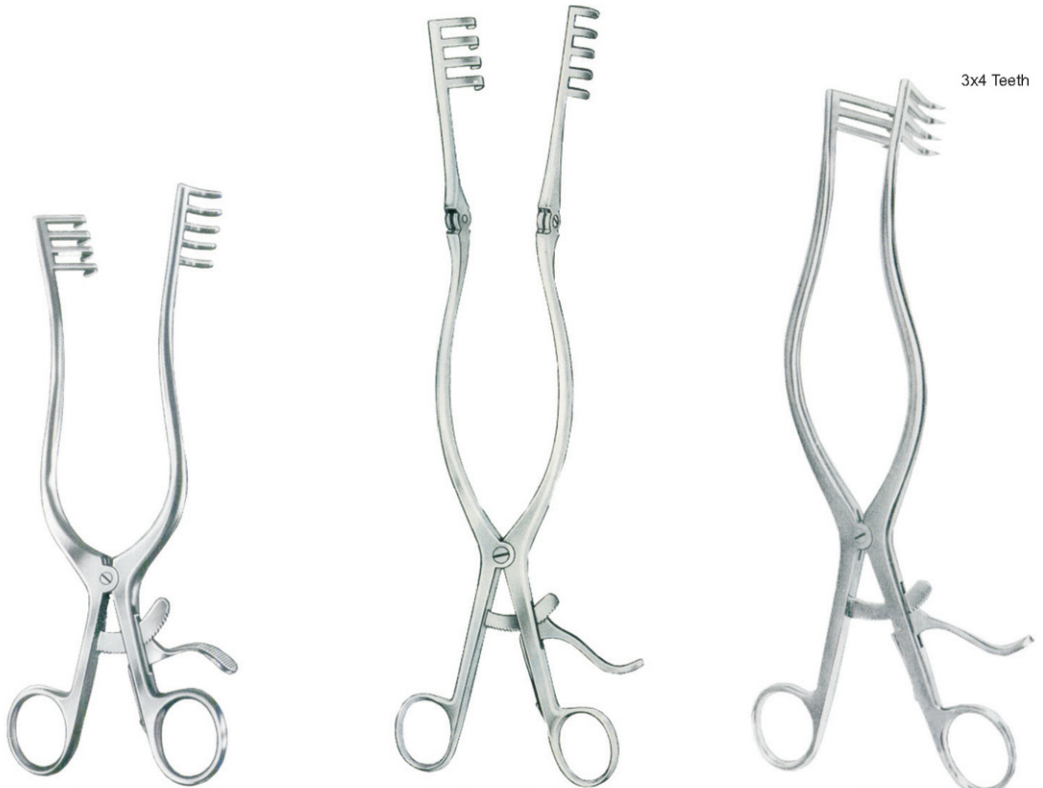

Anderson-Adson

	Sharp	Blunt
	11-3284-20	11-3285-20

Cone

	Sharp	Blunt
	11-3286-20	11-3287-20
	11-3286-26	11-3287-26

RETRACTORS

3x4 Teeth

Travers
 11-3288-21
 21 cm/8¼"

Jaws Depth

Adson
 Sharp 11-3293-27
 Blunt 11-3294-27
 27cm/10½"

Beckmann-Adson (Standard)
 Sharp 11-3295-31
 Blunt 11-3296-31
 31cm/12¼"

Adson
 11-3297-33
 33cm/13"

RETRACTORS

Hemilaminectomy Retractor

11-3298-27
 27cm/10½"