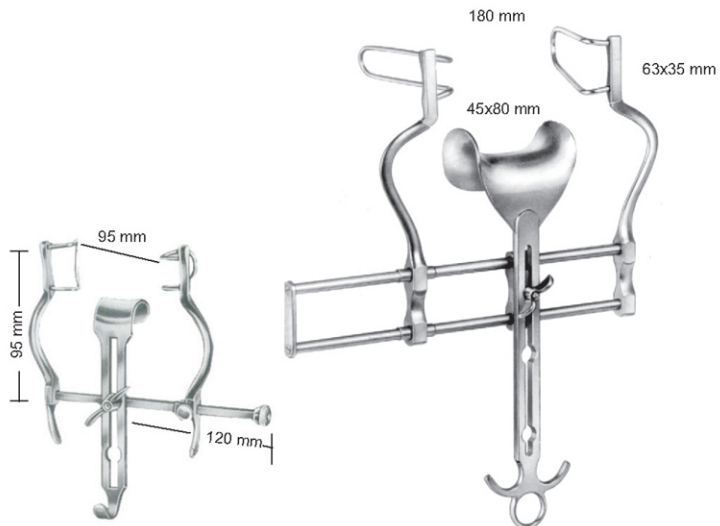

Blades

- Fig. 1 1¾"x1"
- Fig. 2 2½"x1"
- Fig. 3 2¾"x1¼"
- Fig. 4 2¾"x1"

RETRACTORS

Markham-Meyerding

11-3314-18 18cm/7" 11-3315-18

Rigby

11-3316-19 19cm/7½"

De Bakey

11-3317-12 12cm/4 ¾"
 11-3317-17 17cm/6 ¾"

10cm/4"

Gosset
 11-3318-00

Fig.1 ◀ 10cm/4" ▶
 Fig.2 ◀ 14cm/5½" ▶

Gosset
 Fig.1 11-3319-01
 Fig.2 11-3319-02

RETRACTORS

Gosset
11-3320-00

Retractors Only
11-3320-01

Central Blade
11-3320-02
56X60mm

Hertzler
11-3321-00

Frazier
11-3322-00

RETRACTORS

Scoville-Richter
 11-3323-00
 with 1 pair of blades 11-3323-01

the blades are available by pairs

Scoville-Haverfield
 11-3325-00
 Consisting of:
 1 11-3325-01
 1 11-3325-02
 1 11-3325-03

RETRACTORS

Retractor Complete	Baby-Balfour 11-3327-00	Balfour 11-3328-00
Retractor Only	11-3327-01	11-3328-01
Central Blade Only	11-3327-02	11-3328-02

RETRACTORS

Retractor Complete
11-3329-00

Retractor Only
11-3329-01