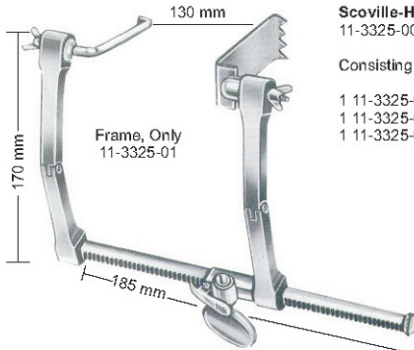

Central Blade
11-3320-02
56X60mm

Hertzler
11-3321-00

Frazier
11-3322-00

RETRACTORS

Scoville-Richter
 11-3323-00
 with 1 pair of blades 11-3323-01

the blades are available by pairs

Scoville-Haverfield
 11-3325-00
 Consisting of:
 1 11-3325-01
 1 11-3325-02
 1 11-3325-03

RETRACTORS

Retractor Complete	Baby-Balfour 11-3327-00	Balfour 11-3328-00
Retractor Only	11-3327-01	11-3328-01
Central Blade Only	11-3327-02	11-3328-02

RETRACTORS

Retractor Complete
11-3329-00

Retractor Only
11-3329-01