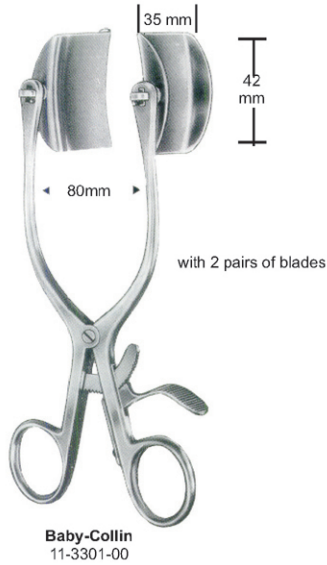

Adson
 Sharp 11-3293-27
 Blunt 11-3294-27
 27cm/10½"

Beckmann-Adson (Standard)
 Sharp 11-3295-31
 Blunt 11-3296-31
 31cm/12¼"

Adson
 11-3297-33
 33cm/13"

RETRACTORS

Hemilaminectomy Retractor

11-3298-27
 27cm/10½"

Beckmann-Eaton
 11-3299-33
 33 cm/13"

Retractor Only 11-3300-01 Lateral Blades 11-3300-02

Collin
 11-3300-00
 20cm/8"

RETRACTORS

	Fig. 1 11-3303-00	Fig. 2 11-3304-00	Fig. 3 11-3305-00
Retractors Complete			
Retractors Only	11-3303-01	11-3304-01	11-3305-01
Lateral Blades	11-3303-02 38x62 mm	11-3304-02 38x80 mm	11-3305-02 38x100 mm
Central Blades	11-3303-03 55x55 mm		11-3305-03 55x75 mm

RETRACTORS

Retractor Complete
11-3306-00
26cm/10 1/2"
Lateral Blades
11-3306-01
60X80mm
Central Blades
11-3306-02
75X60mm
Retractor Only
11-3306-03

Mayo-Adams
11-3307-01
17cm/6 3/4"

Mayo-Adams
11-3307-02
17cm/6 3/4"