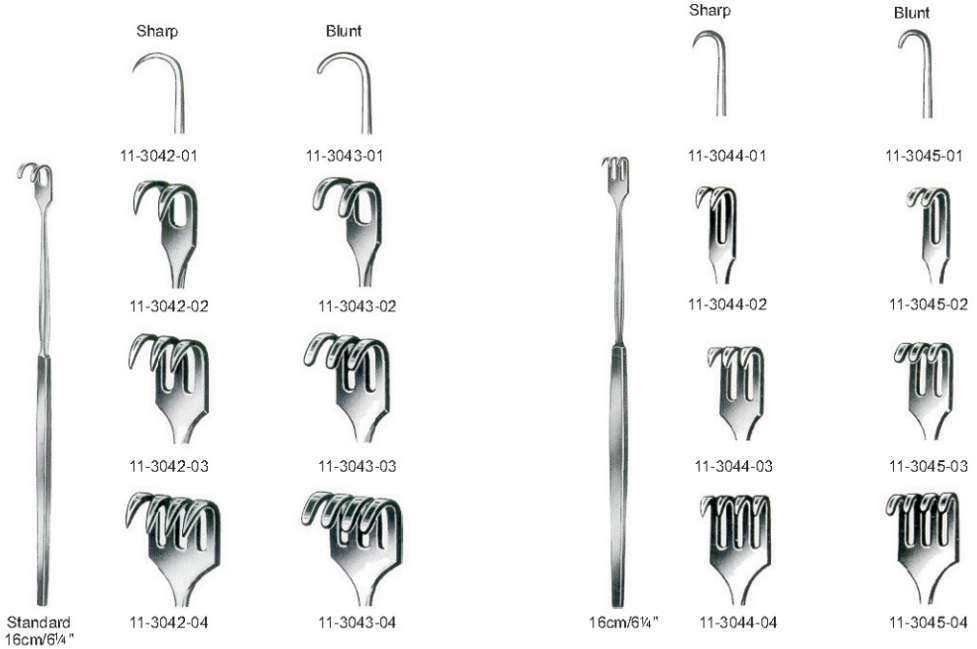

Malleable

24cm/9½"

12x14 mm

Little
11-3040-20
20cm/8"

Love-(Morse)
25cm/10"

- 10 mm 11-3041-10
- 15 mm 11-3041-15
- 20 mm 11-3041-20
- 30 mm 11-3041-30
- 40 mm 11-3041-40
- 50 mm 11-3041-50

RETRACTORS

RETRACTORS

11-3050-02
13.5m/5¼"

Jackson
11-3051-13
13cm/5"

Bergmann
11-3052-14
14cm/5½"

Herson
16cm/6¼"

11-3053-16

11-3054-16

Meyerding
18cm/7"

11-3055-18
18x7 mm