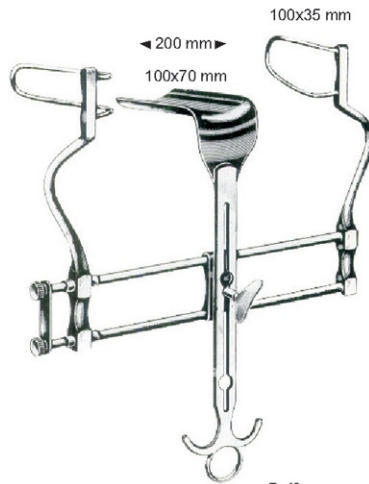

RETRACTORS

Retractor Complete	Baby-Balfour 11-3327-00	Balfour 11-3328-00
Retractor Only	11-3327-01	11-3328-01
Central Blade Only	11-3327-02	11-3328-02

RETRACTORS

Retractor Complete
11-3329-00

Retractor Only
11-3329-01

Central Blade Only
11-3329-02

Retractor, Complete
11-3330-00

Retractor Only
11-3330-01

Central Blade Only
11-3330-02

RETRACTORS

Balfour

Retractor, complete
11-3331-00
Retractor, only
11-3331-01
Central blade, only
11-3331-02

Balfour USA-Modell

Retractor, complete	
11-3332-00	
Retractor, only	
11-3332-01	
Central blade, only	
11-3332-02	11-3332-03
45x68 mm	68x85 mm
Lateral blades, only	
11-3332-04	11-3332-05
60 mm	80 mm

RETRACTORS