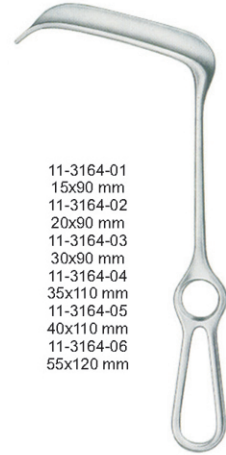

11-3164-01
15x90 mm
11-3164-02
20x90 mm
11-3164-03
30x90 mm
11-3164-04
35x110 mm
11-3164-05
40x110 mm
11-3164-06
55x120 mm

Doyen-Stille
24cm/9½"