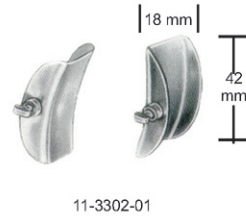

Adson
 Sharp 11-3293-27
 Blunt 11-3294-27
 27cm/10½"

Beckmann-Adson (Standard)
 Sharp 11-3295-31
 Blunt 11-3296-31
 31cm/12¼"

Adson
 11-3297-33
 33cm/13"

RETRACTORS

Hemilaminectomy Retractor

11-3298-27
 27cm/10½"

Beckmann-Eaton
 11-3299-33
 33 cm/13"

Retractor Only 11-3300-01 Lateral Blades 11-3300-02

Collin
 11-3300-00
 20cm/8"

RETRACTORS

	Fig. 1 11-3303-00	Fig. 2 11-3304-00	Fig. 3 11-3305-00
Retractors Complete			
Retractors Only	11-3303-01	11-3304-01	11-3305-01
Lateral Blades	11-3303-02 38x62 mm	11-3304-02 38x80 mm	11-3305-02 38x100 mm
Central Blades	11-3303-03 55x55 mm		11-3305-03 55x75 mm

RETRACTORS

Retractor Complete
11-3306-00
26cm/10 1/2"
Lateral Blades
11-3306-01
60X80mm
Central Blades
11-3306-02
75X60mm
Retractor Only
11-3306-03

Mayo-Adams
11-3307-01
17cm/6 3/4"

Mayo-Adams
11-3307-02
17cm/6 3/4"