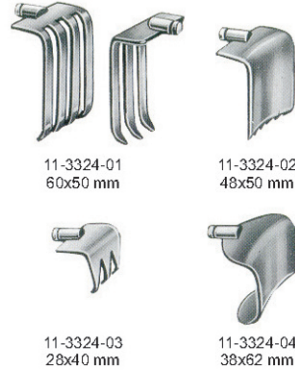

Blades

- Fig. 1 1¾"x1"
- Fig. 2 2½"x1"
- Fig. 3 2¾"x1¼"
- Fig. 4 2¾"x1"

RETRACTORS

Markham-Meyerding

11-3314-18 18cm/7" 11-3315-18

Rigby

11-3316-19 19cm/7½"

De Bakey

11-3317-12 12cm/4 ¾"
 11-3317-17 17cm/6 ¾"

10cm/4"

Gosset
 11-3318-00

Fig.1 ◀ 10cm/4" ▶
 Fig.2 ◀ 14cm/5½" ▶

Gosset
 Fig.1 11-3319-01
 Fig.2 11-3319-02

RETRACTORS

Gosset
11-3320-00

Retractors Only
11-3320-01

Central Blade
11-3320-02
56X60mm

Hertzler
11-3321-00

Frazier
11-3322-00

RETRACTORS

Scoville-Richter
 11-3323-00
 with 1 pair of blades 11-3323-01

the blades are available by pairs

Scoville-Haverfield
 11-3325-00
 Consisting of:
 1 11-3325-01
 1 11-3325-02
 1 11-3325-03

RETRACTORS

Retractor Complete	Baby-Balfour 11-3327-00	Balfour 11-3328-00
Retractor Only	11-3327-01	11-3328-01
Central Blade Only	11-3327-02	11-3328-02

RETRACTORS

Retractor Complete
11-3329-00

Retractor Only
11-3329-01