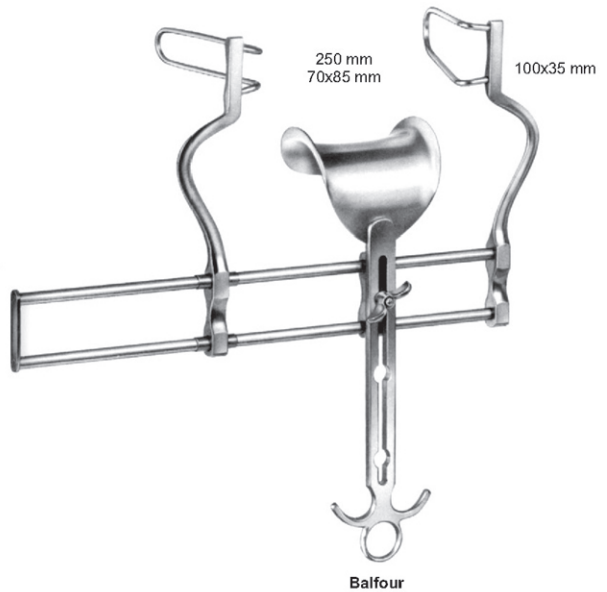

Central Blade
11-3320-02
56X60mm

Hertzler
11-3321-00

Frazier
11-3322-00

RETRACTORS

Scoville-Richter
 11-3323-00
 with 1 pair of blades 11-3323-01

the blades are available by pairs

Scoville-Haverfield
 11-3325-00
 Consisting of:
 1 11-3325-01
 1 11-3325-02
 1 11-3325-03

RETRACTORS

Retractor Complete	Baby-Balfour 11-3327-00	Balfour 11-3328-00
Retractor Only	11-3327-01	11-3328-01
Central Blade Only	11-3327-02	11-3328-02

RETRACTORS

Retractor Complete
11-3329-00

Retractor Only
11-3329-01

Central Blade Only
11-3329-02

Retractor, Complete
11-3330-00

Retractor Only
11-3330-01

Central Blade Only
11-3330-02

RETRACTORS

Balfour

Retractor, complete
11-3331-00
Retractor, only
11-3331-01
Central blade, only
11-3331-02