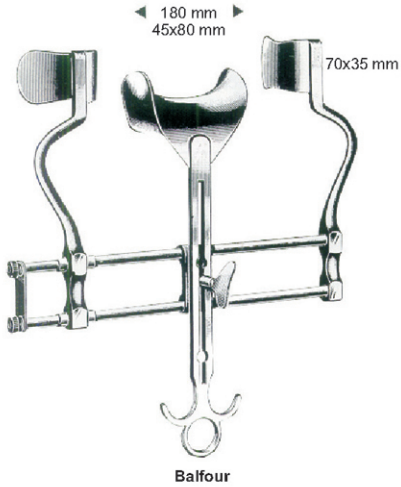

11-3317-12 12cm/4 ¾"
 11-3317-17 17cm/6 ¾"

10cm/4"

Gosset
 11-3318-00

Fig.1 ◀ 10cm/4" ▶
 Fig.2 ◀ 14cm/5½" ▶

Gosset
 Fig.1 11-3319-01
 Fig.2 11-3319-02

RETRACTORS

Gosset
11-3320-00

Retractors Only
11-3320-01

Central Blade
11-3320-02
56X60mm

Hertzler
11-3321-00

Frazier
11-3322-00

RETRACTORS

Scoville-Richter
 11-3323-00
 with 1 pair of blades 11-3323-01

the blades are available by pairs

Scoville-Haverfield
 11-3325-00
 Consisting of:
 1 11-3325-01
 1 11-3325-02
 1 11-3325-03

RETRACTORS

Retractor Complete	Baby-Balfour 11-3327-00	Balfour 11-3328-00
Retractor Only	11-3327-01	11-3328-01
Central Blade Only	11-3327-02	11-3328-02

RETRACTORS

Retractor Complete
11-3329-00

Retractor Only
11-3329-01