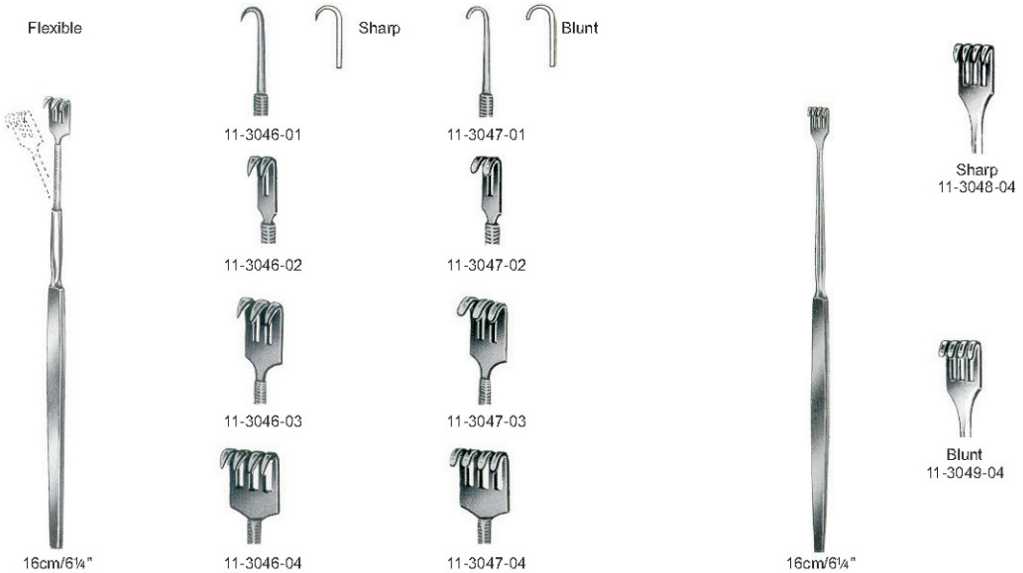

Malleable

24cm/9½"

12x14 mm

Little
11-3040-20
20cm/8"

Love-(Morse)
25cm/10"

- 10 mm 11-3041-10
- 15 mm 11-3041-15
- 20 mm 11-3041-20
- 30 mm 11-3041-30
- 40 mm 11-3041-40
- 50 mm 11-3041-50

RETRACTORS

RETRACTORS