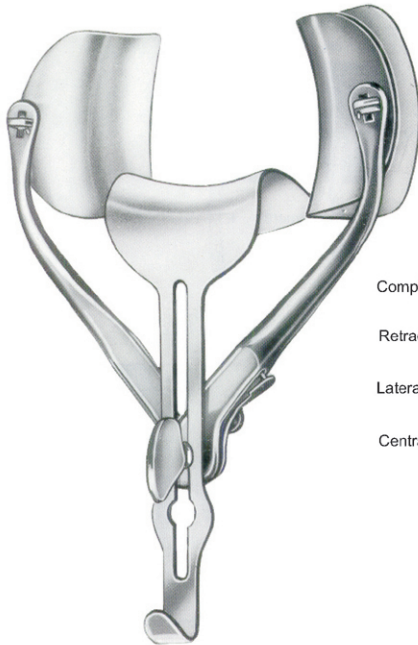

RETRACTORS

Ricard
11-3308-00 28cm/11"
11-3308-00 30cm/12"

	Fig. 1 11-3309-00	Fig. 2 11-3310-00
Complete		
Retractors Only	11-3309-01	11-3310-01
Lateral Blades	11-3309-02 60x80 mm	11-3310-02 75x85 mm
Central Only	11-3309-03 53x70 mm	11-3310-03 80x90 mm