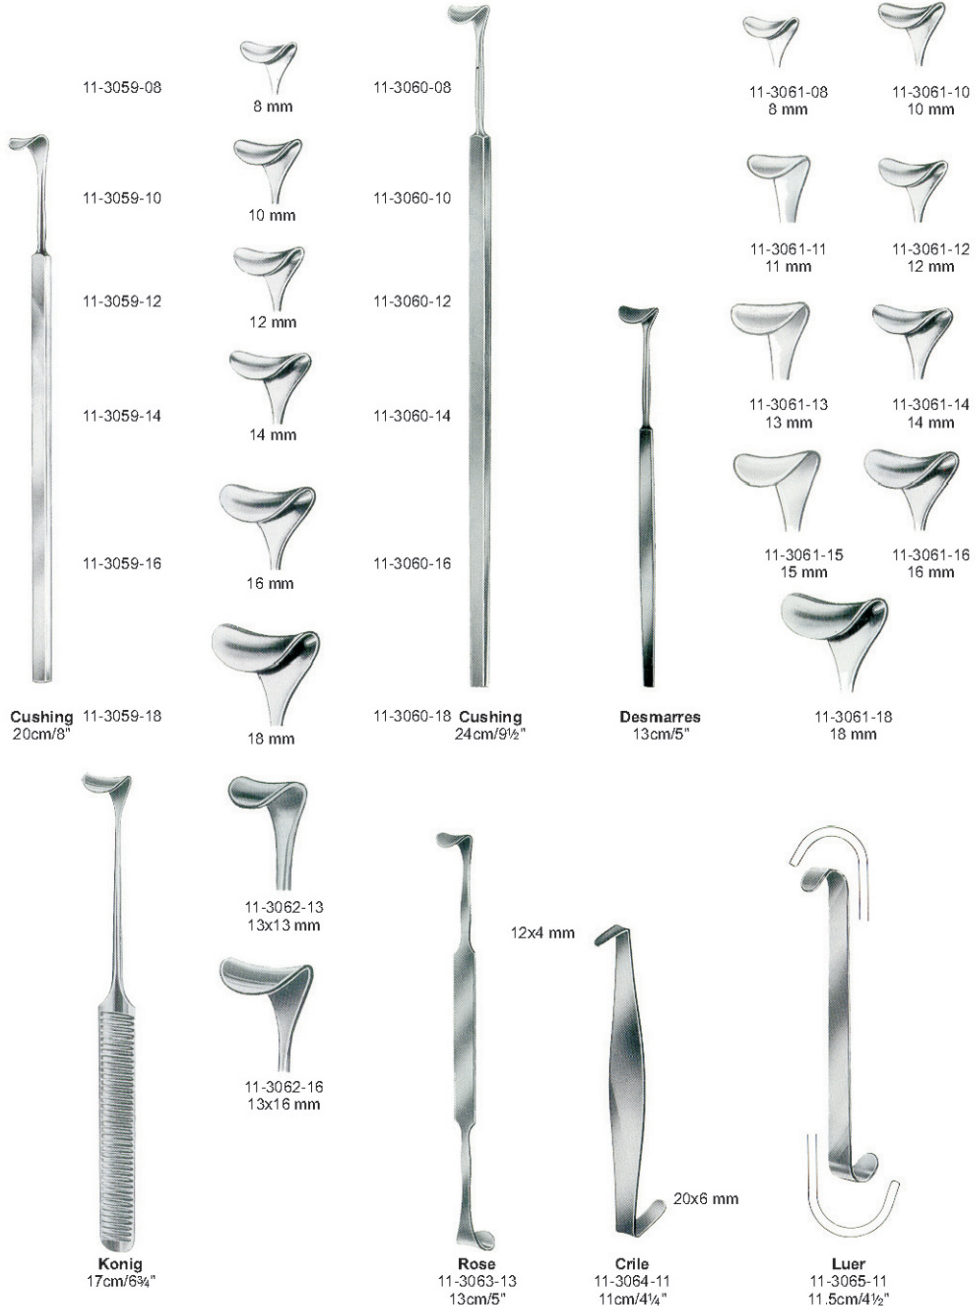

11-3056-18
16x5 mm

11-3055-18
7x4 mm

11-3056-18
10x3 mm

11-3055-18
7x4 mm

11-3056-18

Volkmann
11.5cm/4½"

Sharp
11-3057-02

Blunt
11-3058-02

11-3057-03

11-3058-03

11-3057-04

11-3058-04

11-3057-06

11-3058-06

RETRACTORS

RETRACTORS

10x10 mm

Cushing-Kocher
11-3066-18
18cm/7"

Langenbeck-Green
17cm/6¾"

11-3067-17
6x25 mm

11-3068-17
8x25 mm

Tendon Sheath Hook

11-3069-19

toothed

11-3070-19

Strandell-Stille
19cm/7½"

Tendon Sheath Hook

11-3071-02

11-3071-03

Decompression Hook

Cushing
11-3072-20
20cm/8"

Klapp
17.5 cm/7"