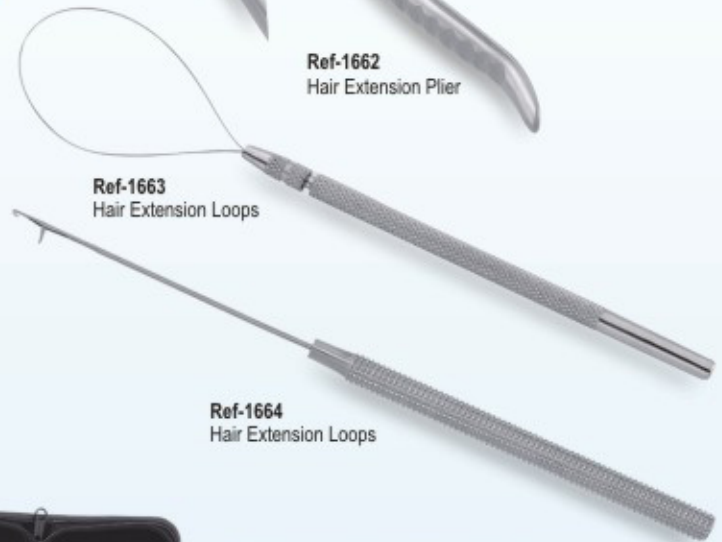

Ref-1643
Light Weight Plastic
Handle Tailor Scissor. Size: 7"

Ref-1644
Utility Scissor
size: 5.5" / 7.25"

Ref-1645
School Baby
Scissor. Size: 5"

Ref-1646
Electric Wire Scissor with

HAIR EXTENSION PLIERS

Ref-1651
Hair Extension Plier

Ref-1652
Hair Extension Plier

Ref-1658
Hair Extension Plier

Ref-1659
Hair Extension Plier

Ref-1653
Hair Extension Plier

Ref-1654
Hair Extension Plier

Ref-1660
Hair Extension Plier

Ref-1655
Hair Extension Plier
with Plastic handle

Ref-1656
Hair Extension Plier
with Plastic handle

Ref-1661
Hair Extension Plier

Ref-1657
Hair Extension Plier Kit

Ref-1662
Hair Extension Plier

Ref-1663
Hair Extension Loops

Ref-1664
Hair Extension Loops

Ref-1665
Hair Extension Kit
Set of 4 Pcs

Ref-1666
Hair Extension Kit
Set of 3 Pcs

Ref-1667
Hair Extension Kit
Set of 3 Pcs

Ref-1668
Hair Extension Kit
Set of 3 Pcs

MANICUR & PEDICURE INSTRUMENTS KITS

Ref-1681
Manicure Instruments Kit
Set of 7 Pcs