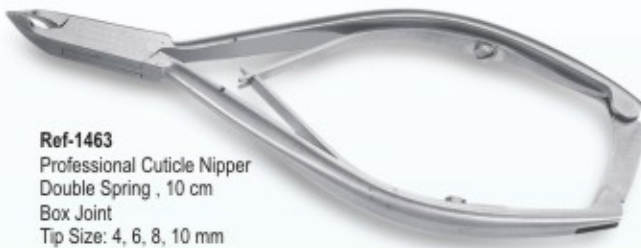

Ref-1462
Professional Cuticle Nipper
Single Spring, 10 cm
Box Joint
Tip Size: 4, 6, 8 mm